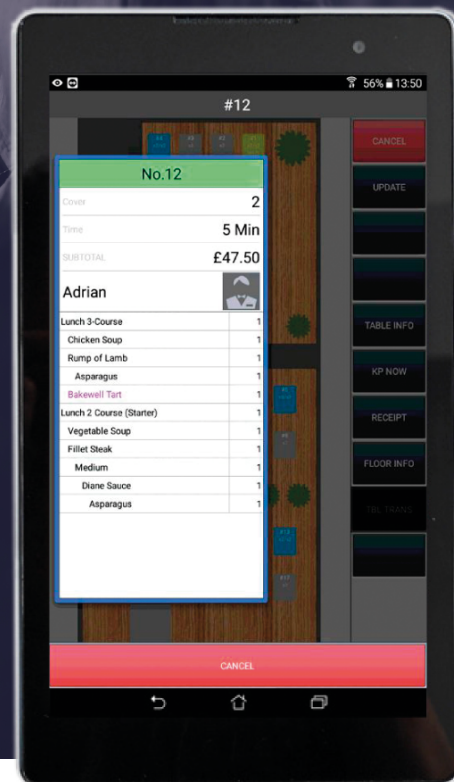

THE HUB OF YOUR BUSINESS

TAKE YOUR CUSTOMER SERVICE
TO THE NEXT LEVEL

CASIO MOBILE
ORDERING SOLUTION

DESIGNED FOR HOSPITALITY

Discover a simpler, smarter mobile ordering solution
that can give your business the edge.

LOW COST
SOLUTION

ANDROID
COMPATIBLE

FAST, SIMPLE AND
EASY TO USE

FIND THE RIGHT SOLUTION FOR YOU

PUBS & RESTAURANTS

If you want to give your pub or restaurant the edge when it comes to table service, try the Casio Mobile Ordering solution. Spend more time with your customers and have the opportunity to upsell by taking their orders directly at their table. This Android tablet software has the same look and feel as that used on the Casio V-R series tills, resulting in minimal staff training and complete ease of use. A desirable solution for modern pubs and restaurants - fast, simple and highly functional.

"Our staff now offer a personal service that customers seem to relish"

THE RUDGLEIGH STEAKHOUSE

"I can see at a glance who the top servers are and reward them accordingly"

STADIA

NIGHTCLUBS

If you want to give your nightclub the edge when it comes to VIP table service, try the Casio Mobile Ordering solution. Spend more time with your customers, go that extra mile and reduce queues by taking their orders directly at their table. This Android tablet software has the same look and feel as that used on the Casio V-R series tills, resulting in minimal staff training and complete ease of use. A desirable solution for modern nightclubs - fast, simple and highly functional.