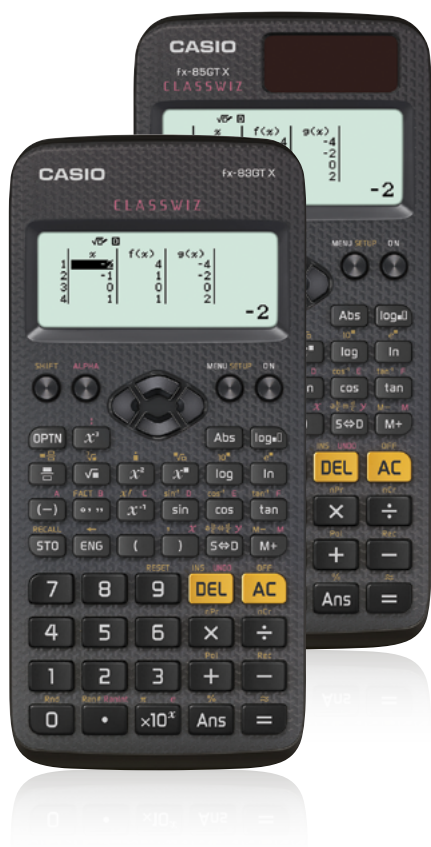

Calculators in examinations

fx-83GTX & fx-85GTX

Exam eligibility

These models are **permitted** in all **UK, Irish and IB Diploma** examinations.

Country	Board	EXAM							
		GCSE	A-level	Nat. 5	Higher	Junior	Leaving	Diploma	C&G
England	AQA			-	-	-	-	-	-
	N.I.			-	-	-	-	-	-
Wales	CEA			-	-	-	-	-	-
	Eduqas			-	-	-	-	-	-
	OCR			-	-	-	-	-	-
	Pearson			-	-	-	-	-	-
	Edexcel			-	-	-	-	-	-
	WJEC			-	-	-	-	-	-
Scotland	SQA	-	-						
Ireland	SEC	-	-	-	-				
Non-territorial	IB	-	-	-	-	-	-		
	C&G	-	-	-	-	-	-	-	

Please note that **permitted** means the calculator is **allowed** in the exam. It **does not mean** that it is **suitable** for the exam. There may be functions that you need that are not on the calculator. Please refer to your syllabus and our **comparison chart** for functions.

Functionality

This calculator does not have

- symbolic algebra manipulation
- symbolic differentiation or integration
- ability to store text or mathematical formulae
- language translators
- programming